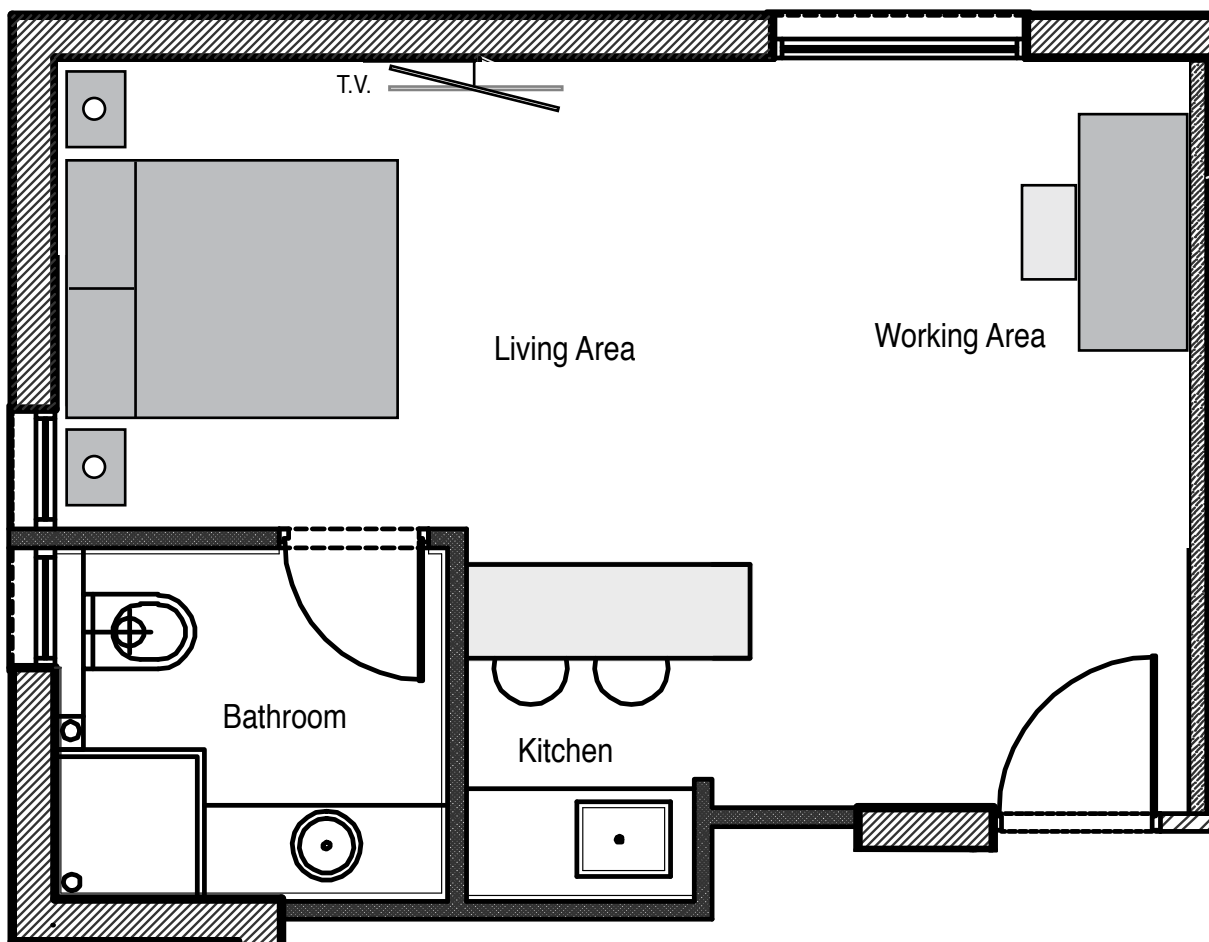

Studio Apartment

Apt. Size: 25 sqm (265 sqf)

Floors: L, 2

Up to 2 People

300 NIS p/night

* Room rate is based on a minimum 7 night reservation