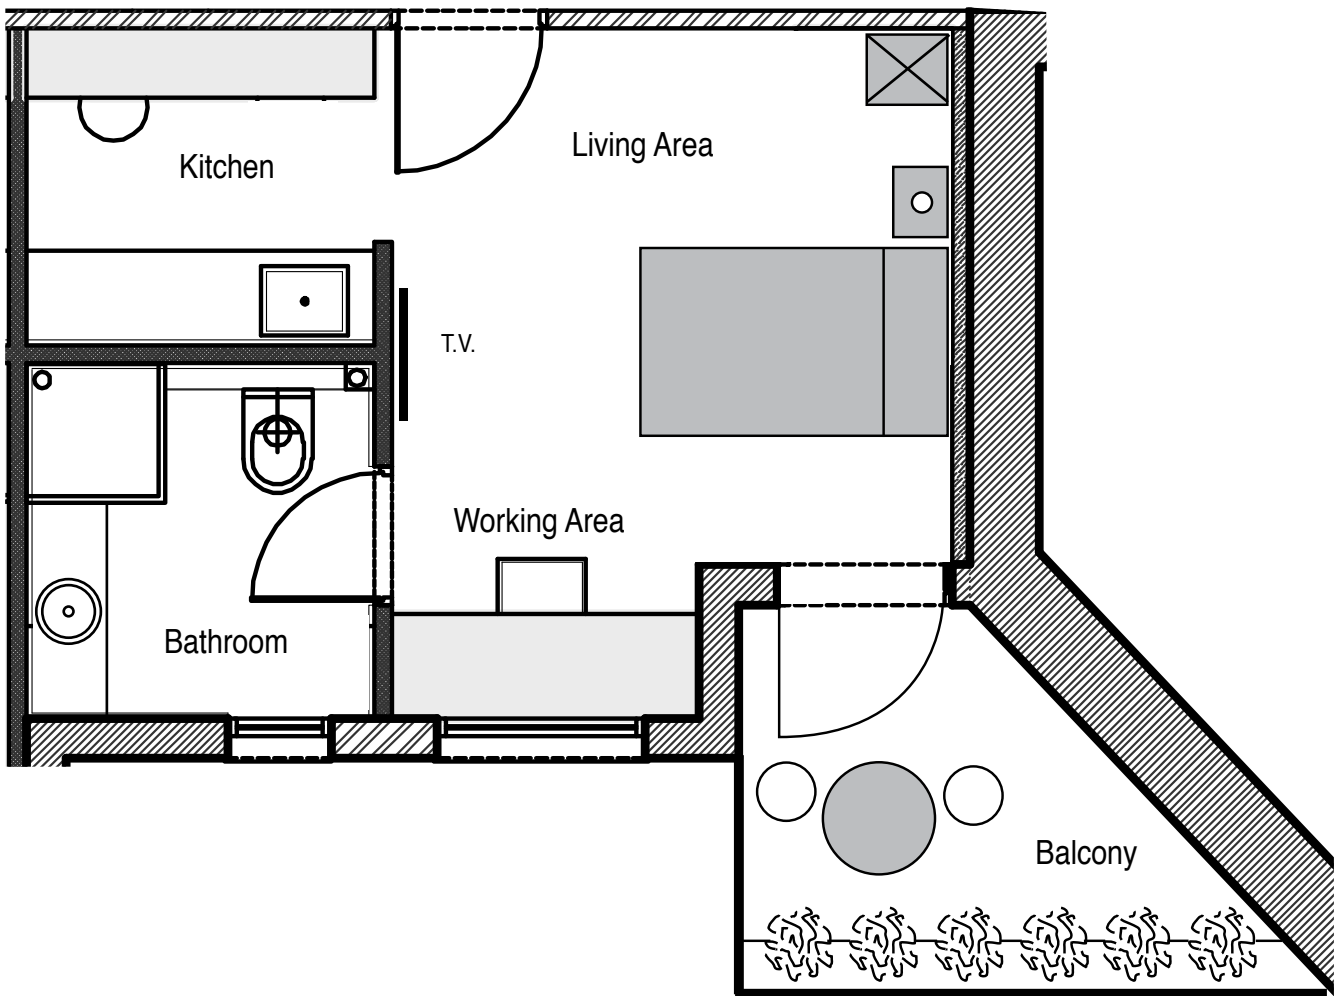

Standard Apartment

Apt. Size: 20 sqm (220 sqf)

Floors: Studio

Up to 1 guest

250 NIS p/night

* Room rate is based on a minimum 7 night reservation