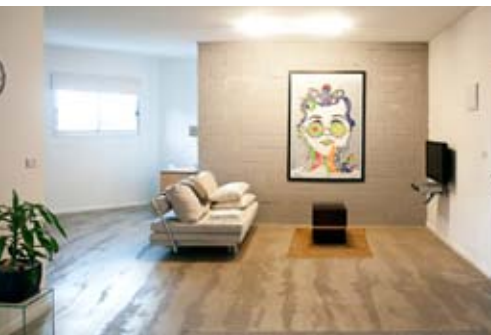

Deluxe Apartment

Apt. Size: 40 Sqm (440 sqf)

Floors: 1,2

Up to 4 people

450 NIS p/night

* Room rate is based on a minimum 7 night reservation