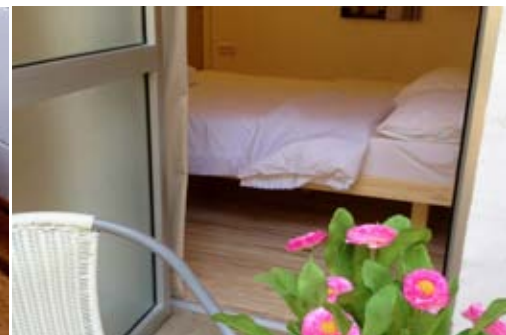

Standard Apartment

Apt. Size: 20 sqm (220 sqf)

Floors: Studio

Up to 1 guest

250 NIS p/night

* Room rate is based on a minimum 7 night reservation