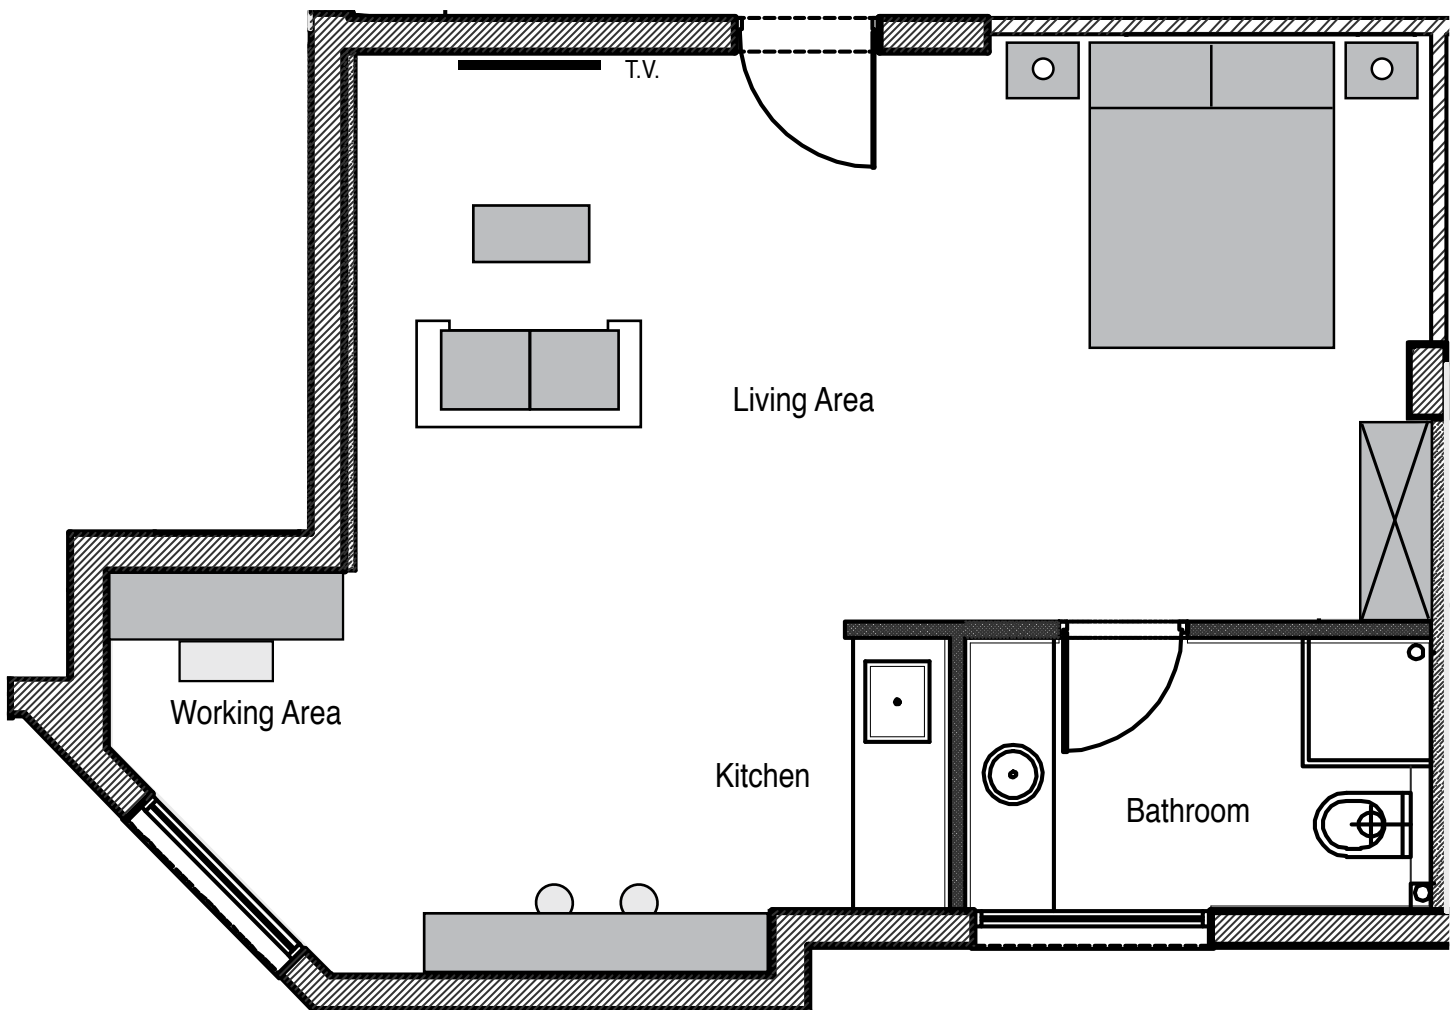

Kitchen

- Full Cabinet (upper/bottom + marble counter)
- Eating Bar Counter (wood) + 2 Bar stools
- Mini Fridge
- Microwave
- Elec. Stove top (single/double head)
- Eating Hardware
- Elec. Kettle + coffee/Tea kit
- Trash Can

Bathroom

- Shower Stall + Basin
- Wood Counter + Sink
- Toilet + cleaner
- Decorative Mat
- Towel Rak (large/medium)
- Trash Can

- Ironing board + Iron
- Hair Dryer

Standard Apartment

Apt. Size: 20 sqm (220 sqf)

Deluxe Apartment

Apt. Size: 40 Sqm (440 sqf)

Floors: 1,2

Up to 4 people

450 NIS p/night

* Room rate is based on a minimum 7 night reservation

Deluxe 1 BR with Balcony

Apt. Size: 42 Sqm (460 sqf)

Floors: 2

Up to 4 people

500 NIS p/night

* Room rate is based on a minimum 7 night reservation

Premium Apartment

Apt. Size: 50, 52 Sqm (540-560 sqf)

Floor: 3

Roof top Balcony/Garden