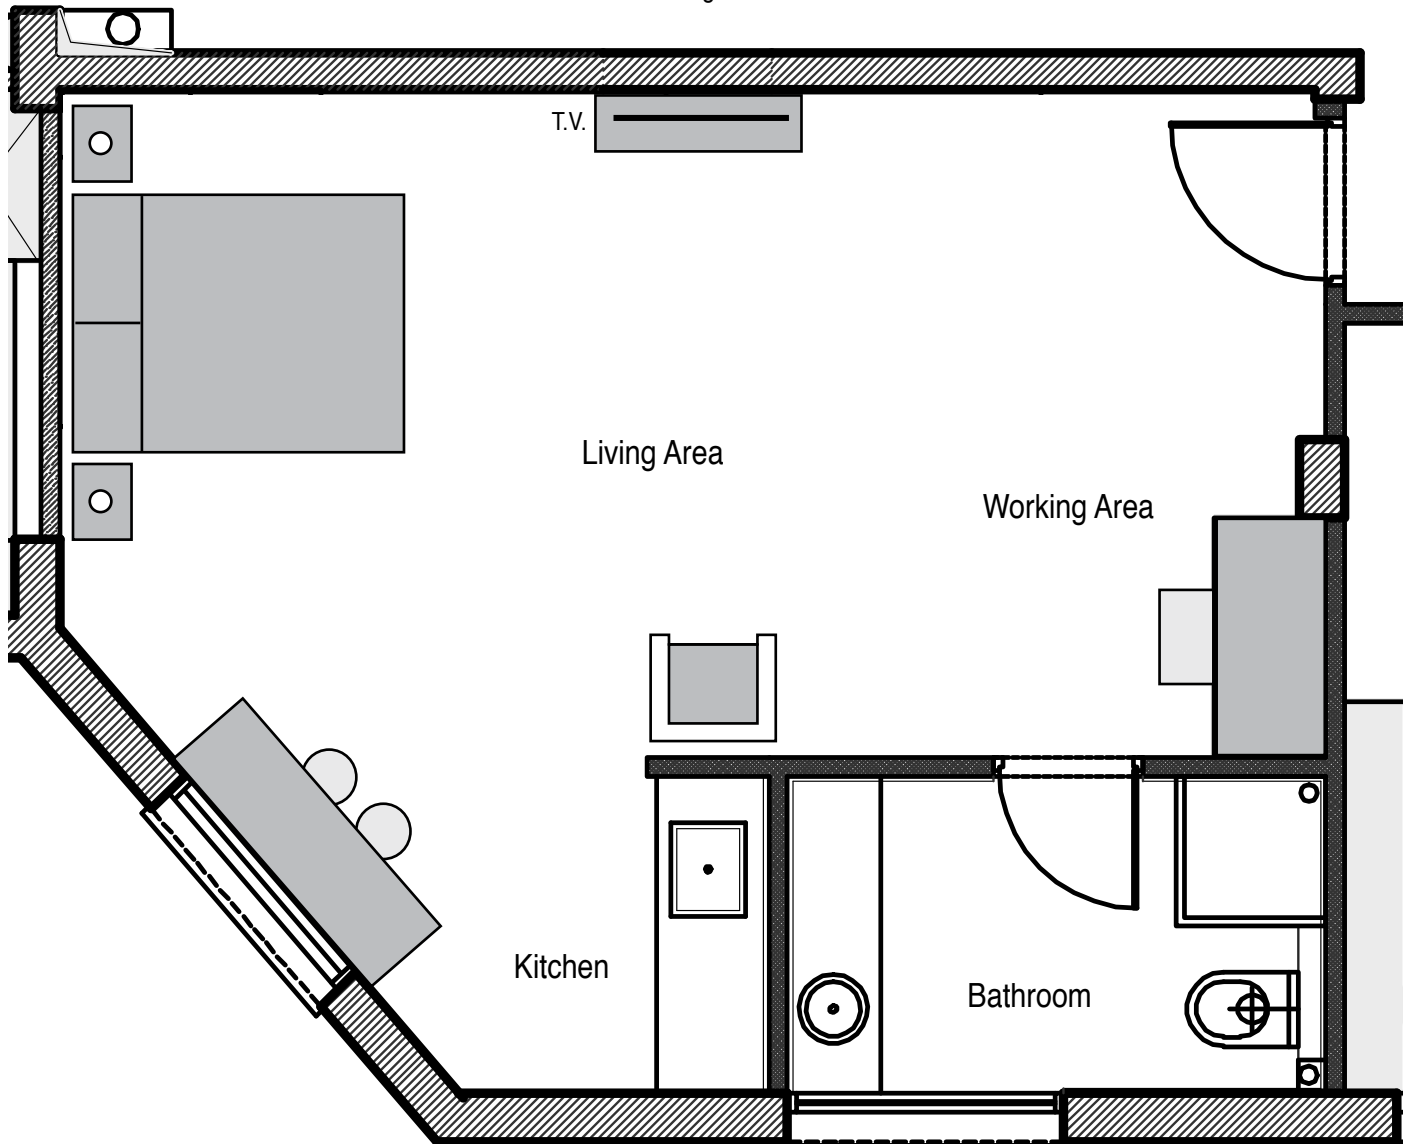

Tel. 054 - 5224281
dbeery70@gmail.com

Apartment Features

Living Space

- Queen size bed + Linen and cover
- Decorative floor mat
- Clothes chest
- Wall hooks (for coats)
- LCD TV + Cable Network
- Desktop + chair
- 2 seat couch (opens to bed)
+ 2 chairs/armchairs (Deluxe/Premium only)
- Standing Mirror
- Air-conditioner
- Safe

Kitchen

- Full Cabinet (upper/bottom + marble counter)
- Eating Bar Counter (wood) + 2 Bar stools
- Mini Fridge
- Microwave
- Elec. Stove top (single/double head)
- Eating Hardware
- Elec. Kettle + coffee/Tea kit
- Trash Can

Bathroom

- Shower Stall + Basin
- Wood Counter + Sink
- Toilet + cleaner
- Decorative Mat
- Towel Rak (large/medium)
- Trash Can

- Ironing board + Iron
- Hair Dryer

Standard Apartment

Apt. Size: 20 sqm (220 sqf)

300 NIS p/night

* Room rate is based on a minimum 7 night reservation

Studio Superior Apartment

Apt. Size: 30, 32, 34 sqm (320-360 sqf)

Floors: L, 1, 2

Up to 2 People

350-380 NIS p/night

* Room rate is based on a minimum 7 night reservation