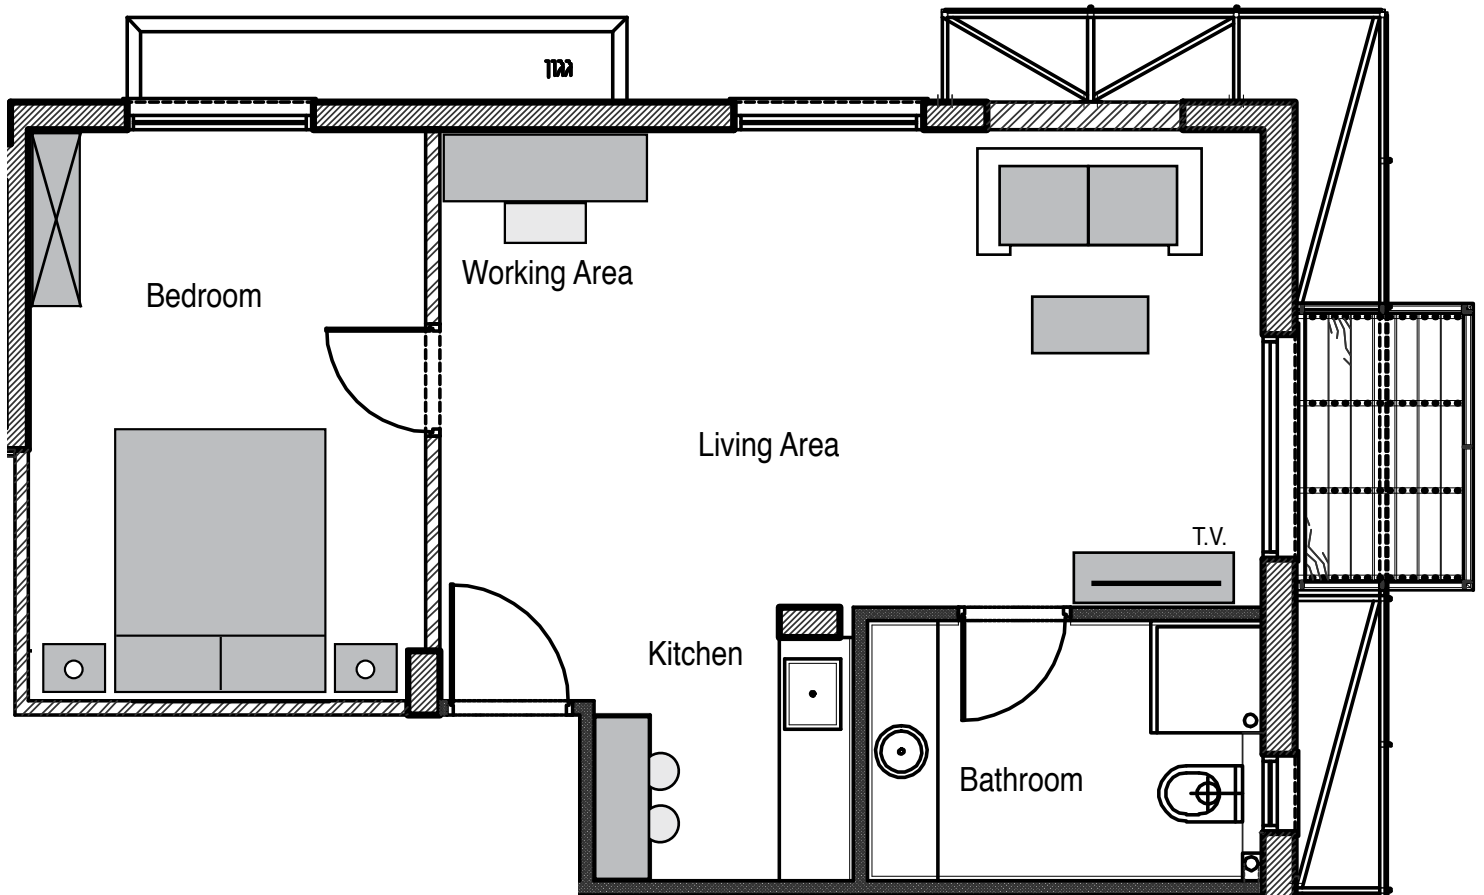

Kitchen

- Full Cabinet (upper/bottom + marble counter)
- Eating Bar Counter (wood) + 2 Bar stools
- Mini Fridge
- Microwave
- Elec. Stove top (single/double head)
- Eating Hardware
- Elec. Kettle + coffee/Tea kit
- Trash Can

Bathroom

- Shower Stall + Basin
- Wood Counter + Sink
- Toilet + cleaner
- Decorative Mat
- Towel Rak (large/medium)
- Trash Can

- Ironing board + Iron
- Hair Dryer

Standard Apartment

Apt. Size: 20 sqm (220 sqf)

Deluxe Apartment

Apt. Size: 40 Sqm (440 sqf)

Floors: 1,2

Up to 4 people

450 NIS p/night

* Room rate is based on a minimum 7 night reservation

Deluxe 1 BR with Balcony

Apt. Size: 42 Sqm (460 sqf)

Floors: 2

Up to 4 people

500 NIS p/night

* Room rate is based on a minimum 7 night reservation

Premium Apartment

Apt. Size: 50, 52 Sqm (540-560 sqf)

Floor: 3

Roof top Balcony/Garden